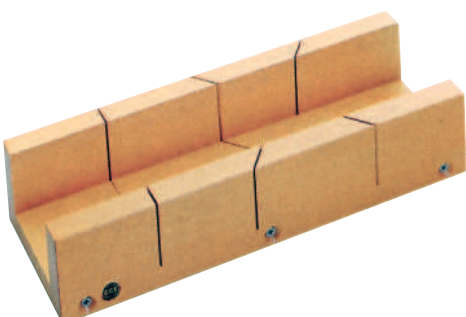

Miter Box, heavy duty

fixed by screws

No.	Length mm	Dimensions mm	Weight ca. kg	EAN-Number 4016650...	Per Box
225 S	400	80 x 60	1,50	...025405	2