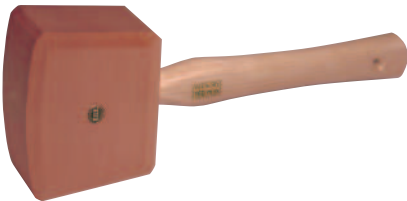

**Mallets and Hammers**

**Carpenter's Mallet**

Beech wood, ash handle

- Ash handle ergonomically shaped
- Sizes 140 and 160 mm: Head and handle secured by an additional wood plug

No.	Size mm	Weight ca. kg	EAN-Number 4016650...	Per Box
213 S.160	160	1,30	...013167	1
213 S.140	140	1,15	...013143	1
213 S.105	105	0,50	...013105	1

**Carver's Mallet**

Head from Hornbeam

No.	Size mm	Weight ca. kg	EAN-Number 4016650...	Per Box
212 S	110 Ø	0,80	...002024	1

**Round Head Mallet**

Head from Hornbeam

No.	Size mm	Weight ca. kg	EAN-Number 4016650...	Per Box
214.60	60 Ø	0,30	...014607	1
214.70	70 Ø	0,50	...014706	1
214.80	80 Ø	0,70	...014805	1